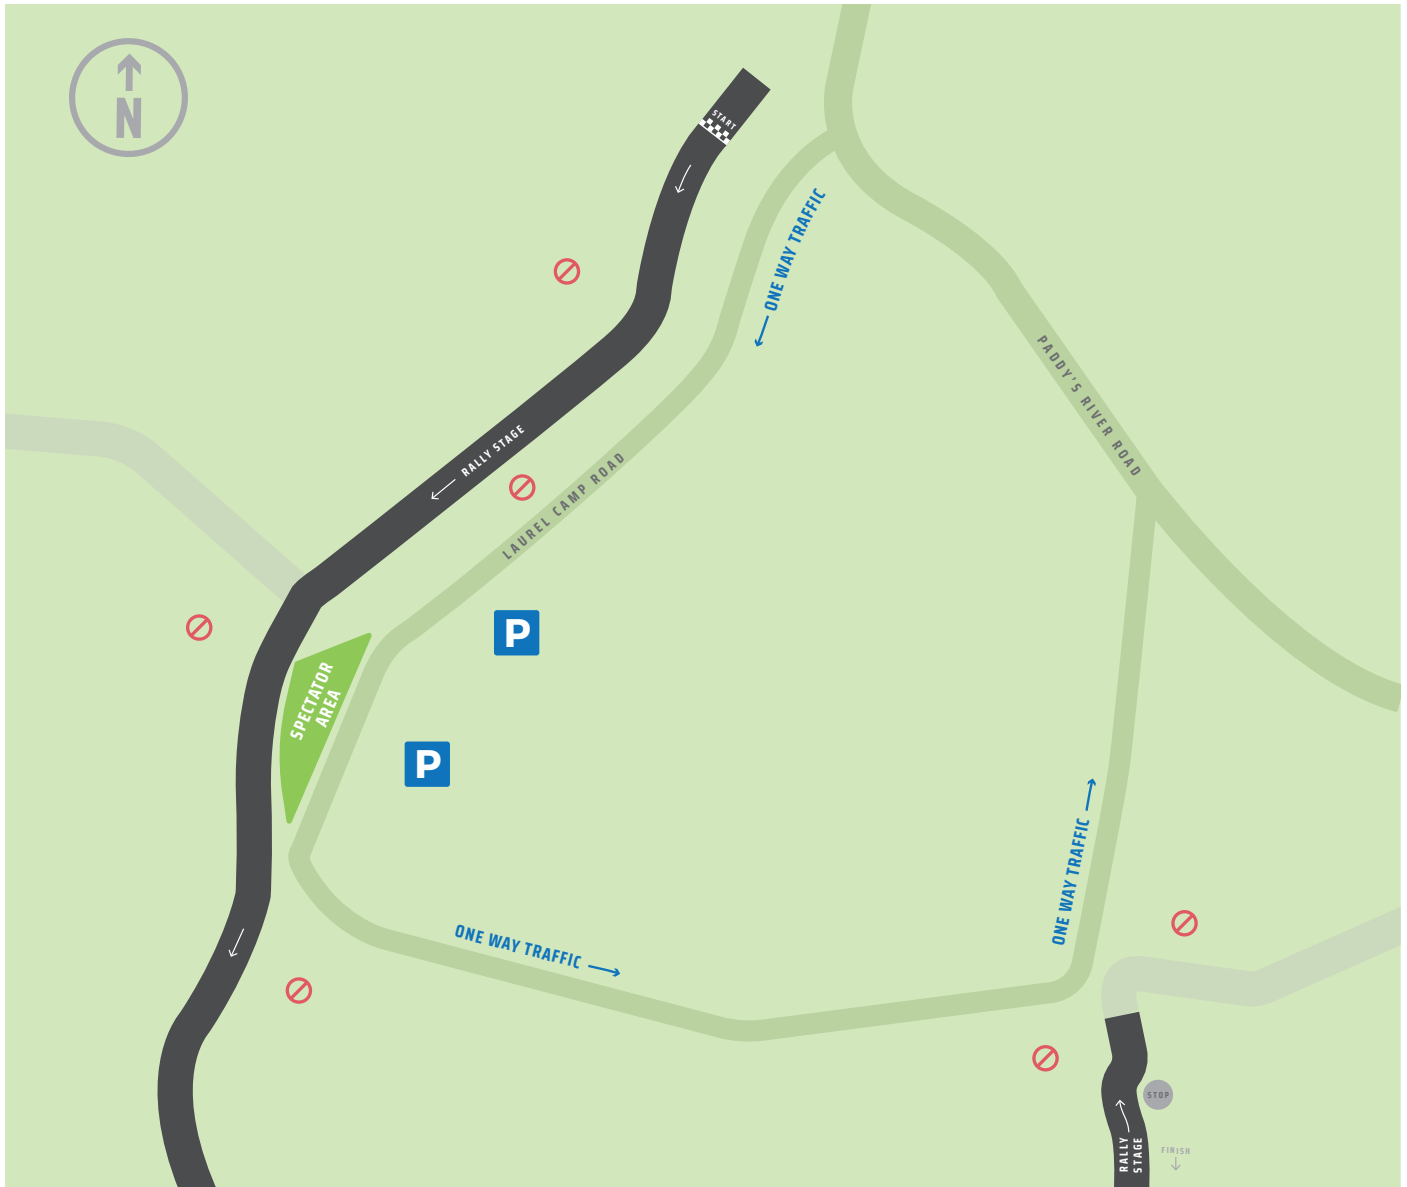

SUBARU CANBERRA RALLY OF CANBERRA
18-19 NOVEMBER 2023

SATURDAY 18 NOV OAKLEY CREEK

TIMING

Competitors on stage (am) **9:00am**

Competitors on stage (pm) **1:00pm**

GPS location: 35° 20.967'S 148° 55.487'E

[Google Maps directions](#)

SPECTATOR POINTS

SUBARU CANBERRA RALLY OF CANBERRA
18-19 NOVEMBER 2023

SATURDAY 18 NOV BLUE RANGE

TIMING

Competitors on stage (am) **10:15am**

Competitors on stage (pm) **3:00pm**

GPS location: 35° 18.062'S 148° 52.505'E

TIMING

Wamboin Jack	8.45am
Charcoal 1	9.00am
Charcoal 2	12.30pm

GPS location: 35° 17.673'S 149° 17.020'E

[Google Maps directions](#)

PARKING

Parking available on the side of the road leading to the site.

Please be courteous and do not block other vehicles when parking.

SUNDAY 19 NOV KOWEN POWER STAGE

TIMING

Powerstage **2:30pm**

GPS location: 35° 17.673'S 149° 17.020'E

[Google Maps directions](#)

PARKING

Parking available on the side of the road leading to the site.

Please be courteous and do not block other vehicles when parking.