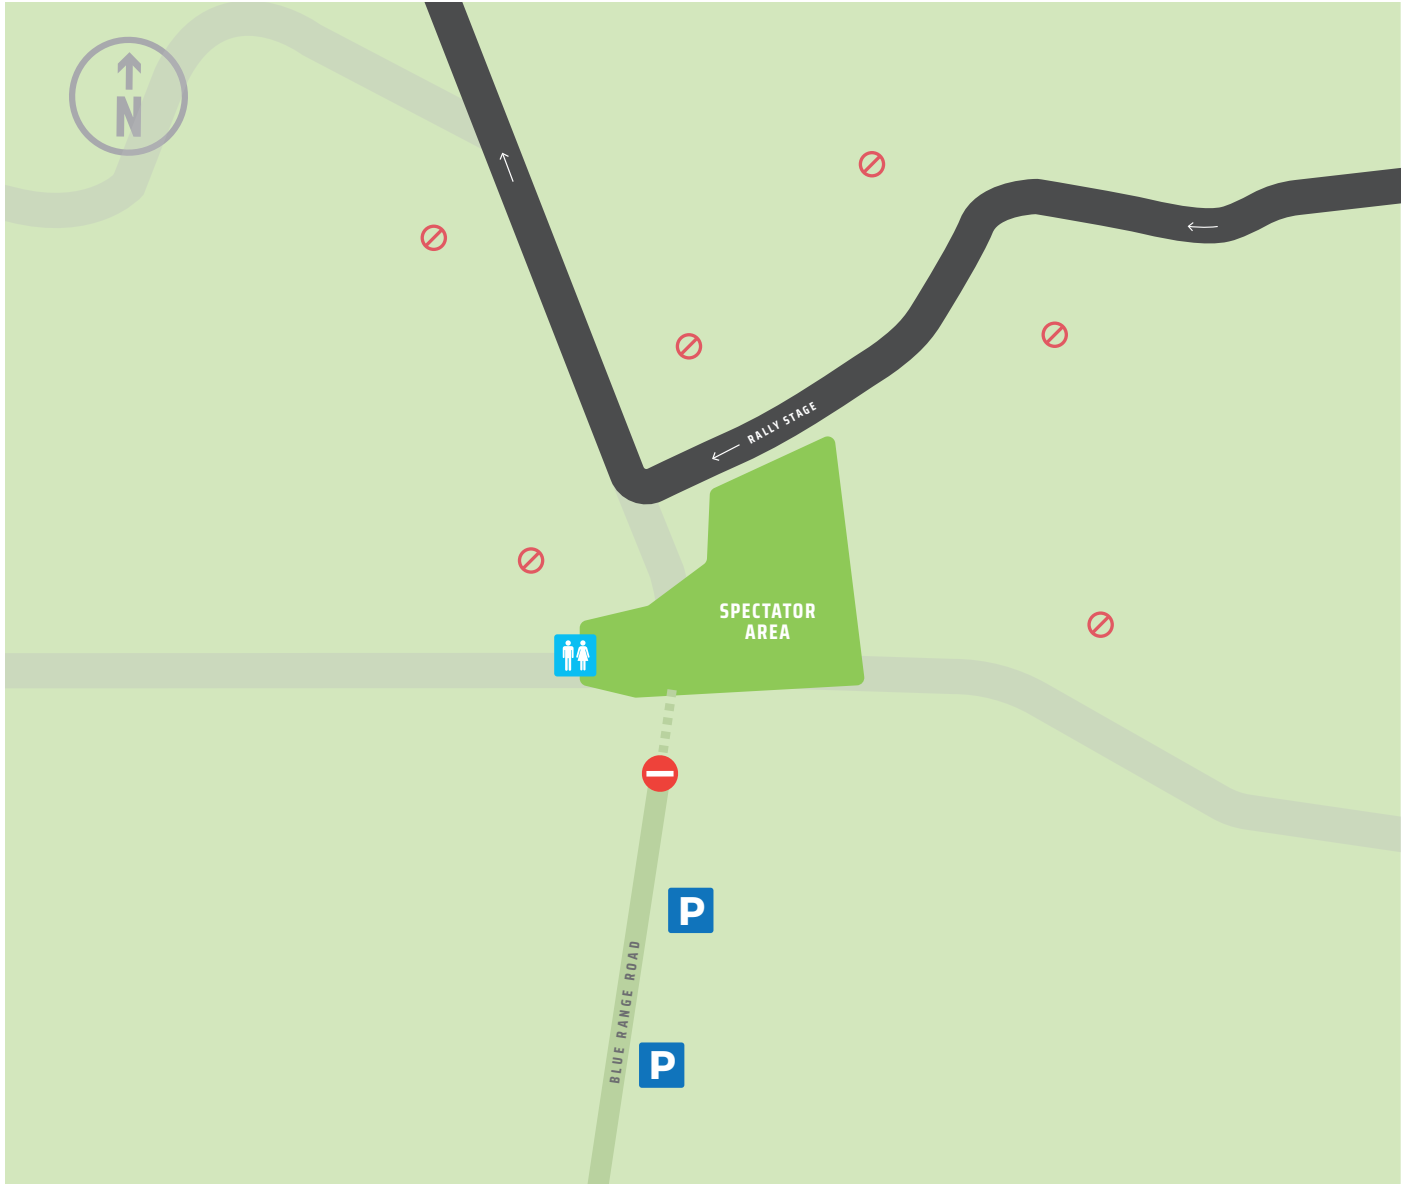

SUBARU CANBERRA RALLY OF CANBERRA
18-19 NOVEMBER 2023

SATURDAY 18 NOV OAKLEY CREEK

TIMING

Competitors on stage (am) **9:00am**

Competitors on stage (pm) **1:00pm**

GPS location: 35° 20.967'S 148° 55.487'E

[Google Maps directions](#)

SPECTATOR POINTS

SUBARU CANBERRA RALLY OF CANBERRA
18-19 NOVEMBER 2023

SATURDAY 18 NOV BLUE RANGE

TIMING

Competitors on stage (am) **10:15am**

Competitors on stage (pm) **3:00pm**

GPS location: 35° 18.062'S 148° 52.505'E

TIMING

Wamboin Jack	8.45am
Charcoal 1	9.00am
Charcoal 2	12.30pm

GPS location: 35° 17.673'S 149° 17.020'E

[Google Maps directions](#)

PARKING

Parking available on the side of the road leading to the site.

Please be courteous and do not block other vehicles when parking.

SUNDAY 19 NOV KOWEN POWER STAGE

TIMING

Powerstage **2:30pm**

GPS location: 35° 17.673'S 149° 17.020'E

[Google Maps directions](#)

PARKING

Parking available on the side of the road leading to the site.

Please be courteous and do not block other vehicles when parking.