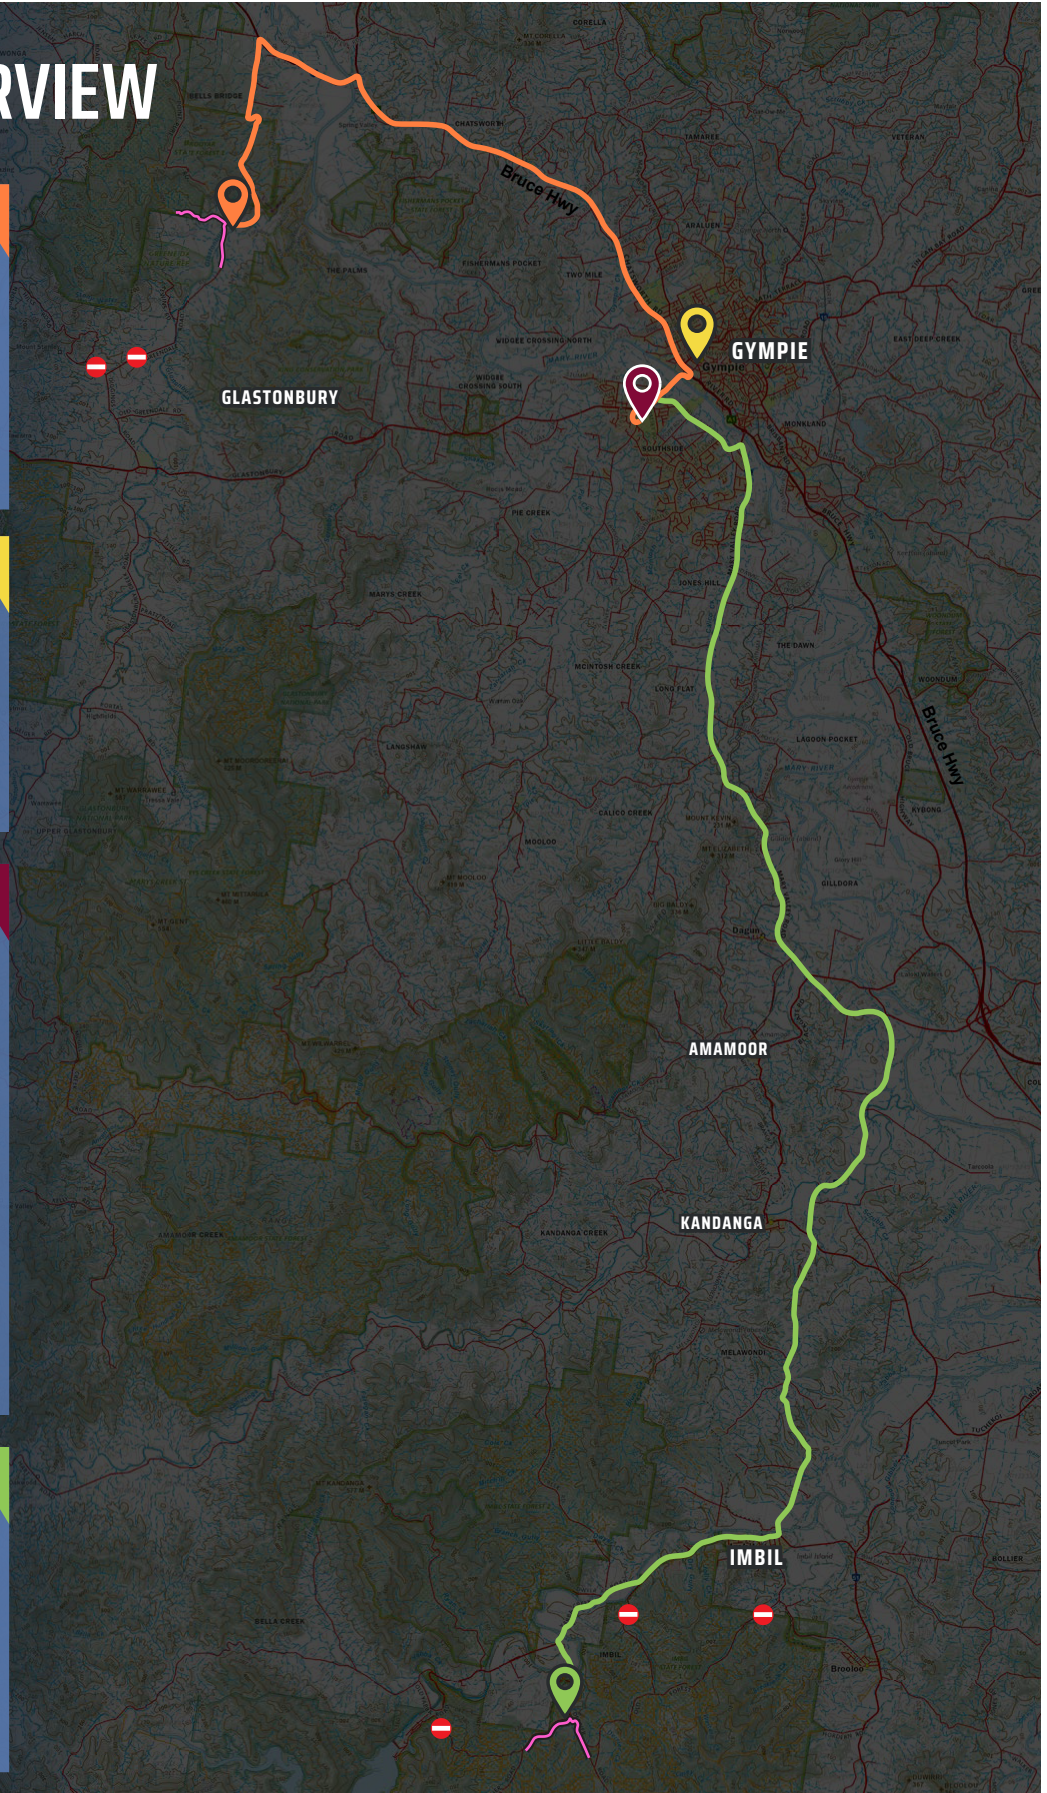

Location

WHEELS ON MARY RALLY SHOW

Friday 21 July

Time: 5:00pm - 9:00pm
Location: Mary Street and Smithfield, Gympie

Location

KICKASS RALLY VILLAGE

Saturday 22 July
Sunday 23 July

Gates open: 8:00am
Location: Gympie Showgrounds, Exhibition Road

Saturday
Service A: 11:30am
Service B: 5:00pm

Sunday
Service D: 10:00am
Podium: 4:00pm

Location

IMBIL SPECTATOR POINT

Saturday 22 July

SS4: First competitor **10:40am**
SS8: First competitor **3:50pm**

GPS location: S26 30.042' E152 37.651'

Location

SPECTATOR POINTS

ACCENT BENCHTOPS RALLY QUEENSLAND
22-23 JULY 2023

IMBIL SATURDAY 22 JULY

TIMING

SS4: First competitor **10:40am**

SS8: First competitor **3:50pm**

GPS location: S26 30.042' E152 37.651'

TIMING

SS9: First competitor **8:25am**

SS12: First competitor **11:55am**

GPS location: S26 09.444° E152 32.398°

[Google Maps directions](#)

PARKING

Parking available on the side of the road leading to the site.