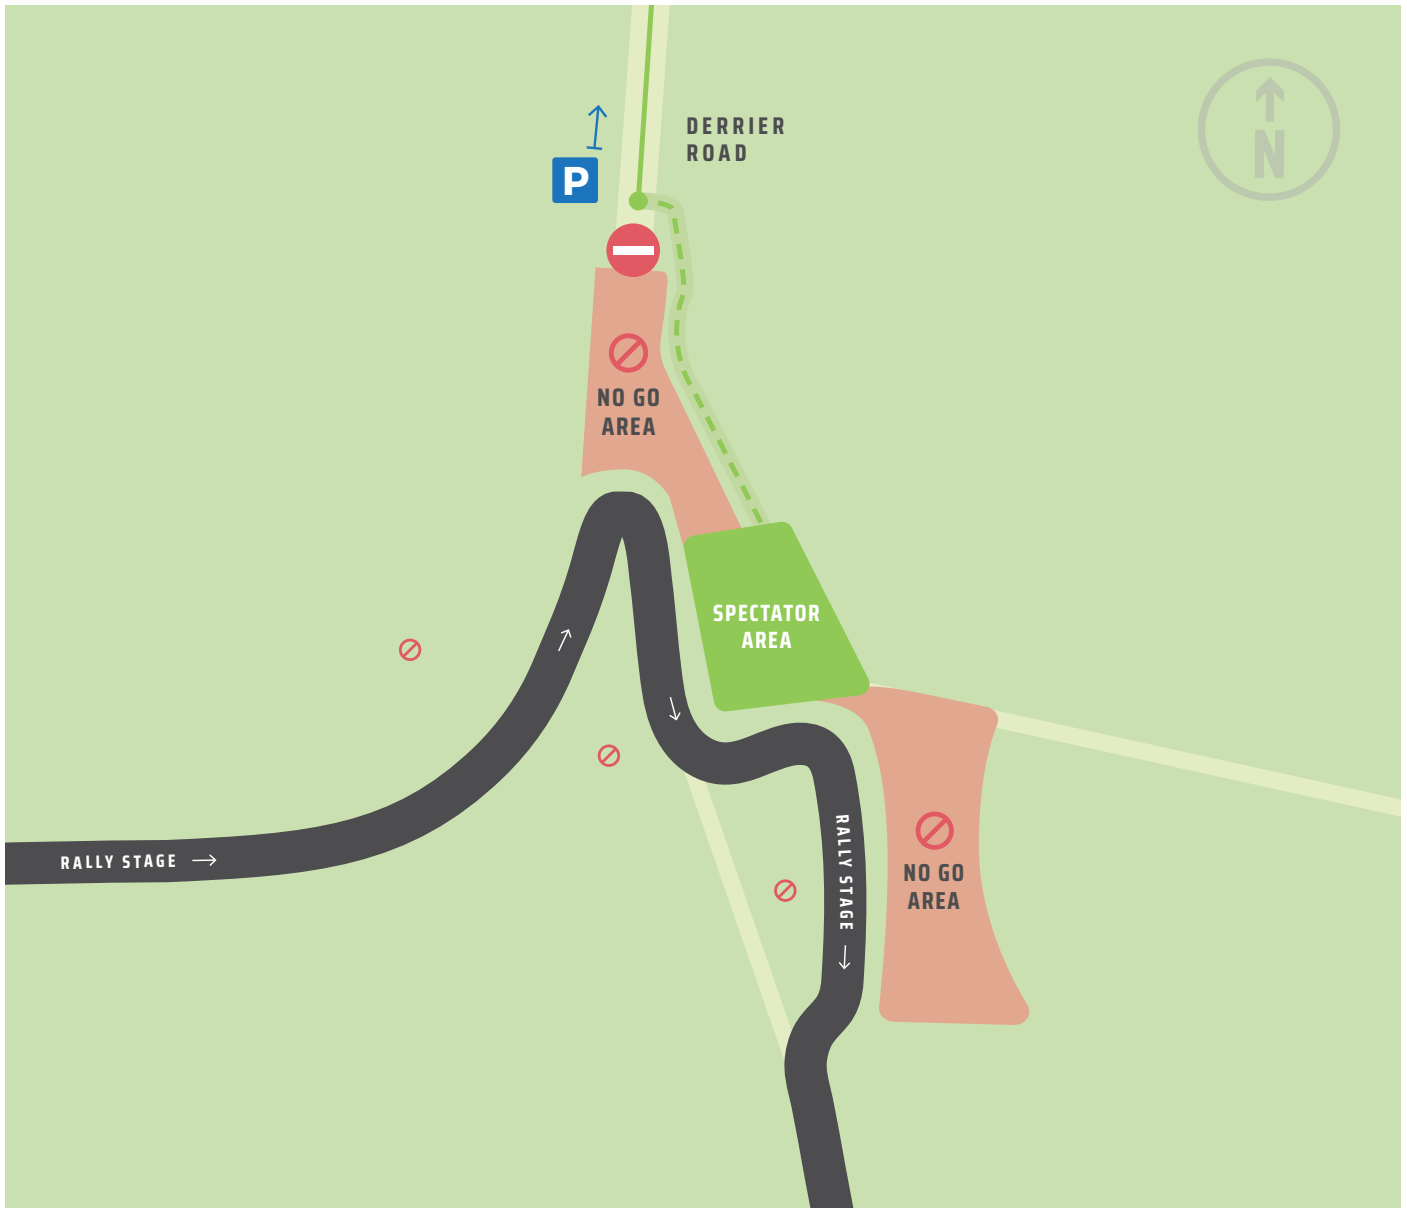

Location

WHEELS ON MARY RALLY SHOW

Friday 21 July

Time: 5:00pm - 9:00pm
Location: Mary Street and Smithfield, Gympie

Location

KICKASS RALLY VILLAGE

Saturday 22 July
Sunday 23 July

Gates open: 8:00am
Location: Gympie Showgrounds, Exhibition Road

Location

SPECTATOR POINTS

ACCENT BENCHTOPS RALLY QUEENSLAND
22-23 JULY 2023

IMBIL SATURDAY 22 JULY

TIMING

SS4: First competitor **10:40am**

SS8: First competitor **3:50pm**

GPS location: S26 30.042' E152 37.651'

- RALLY STAGE
- SPECTATOR AREA
- SPECTATOR PATHWAY
- SPECTATOR PARKING
- SPECTATOR NO-GO AREA
- ROAD CLOSURE

SPECTATOR POINTS

ACCENT BENCHTOPS RALLY QUEENSLAND
22-23 JULY 2023

BROOYAR EAST SUNDAY 23 JULY

TIMING

SS9: First competitor **8:25am**

SS12: First competitor **11:55am**

GPS location: S26 09.444° E152 32.398°

[Google Maps directions](#)

PARKING

Parking available on the side of the road leading to the site.