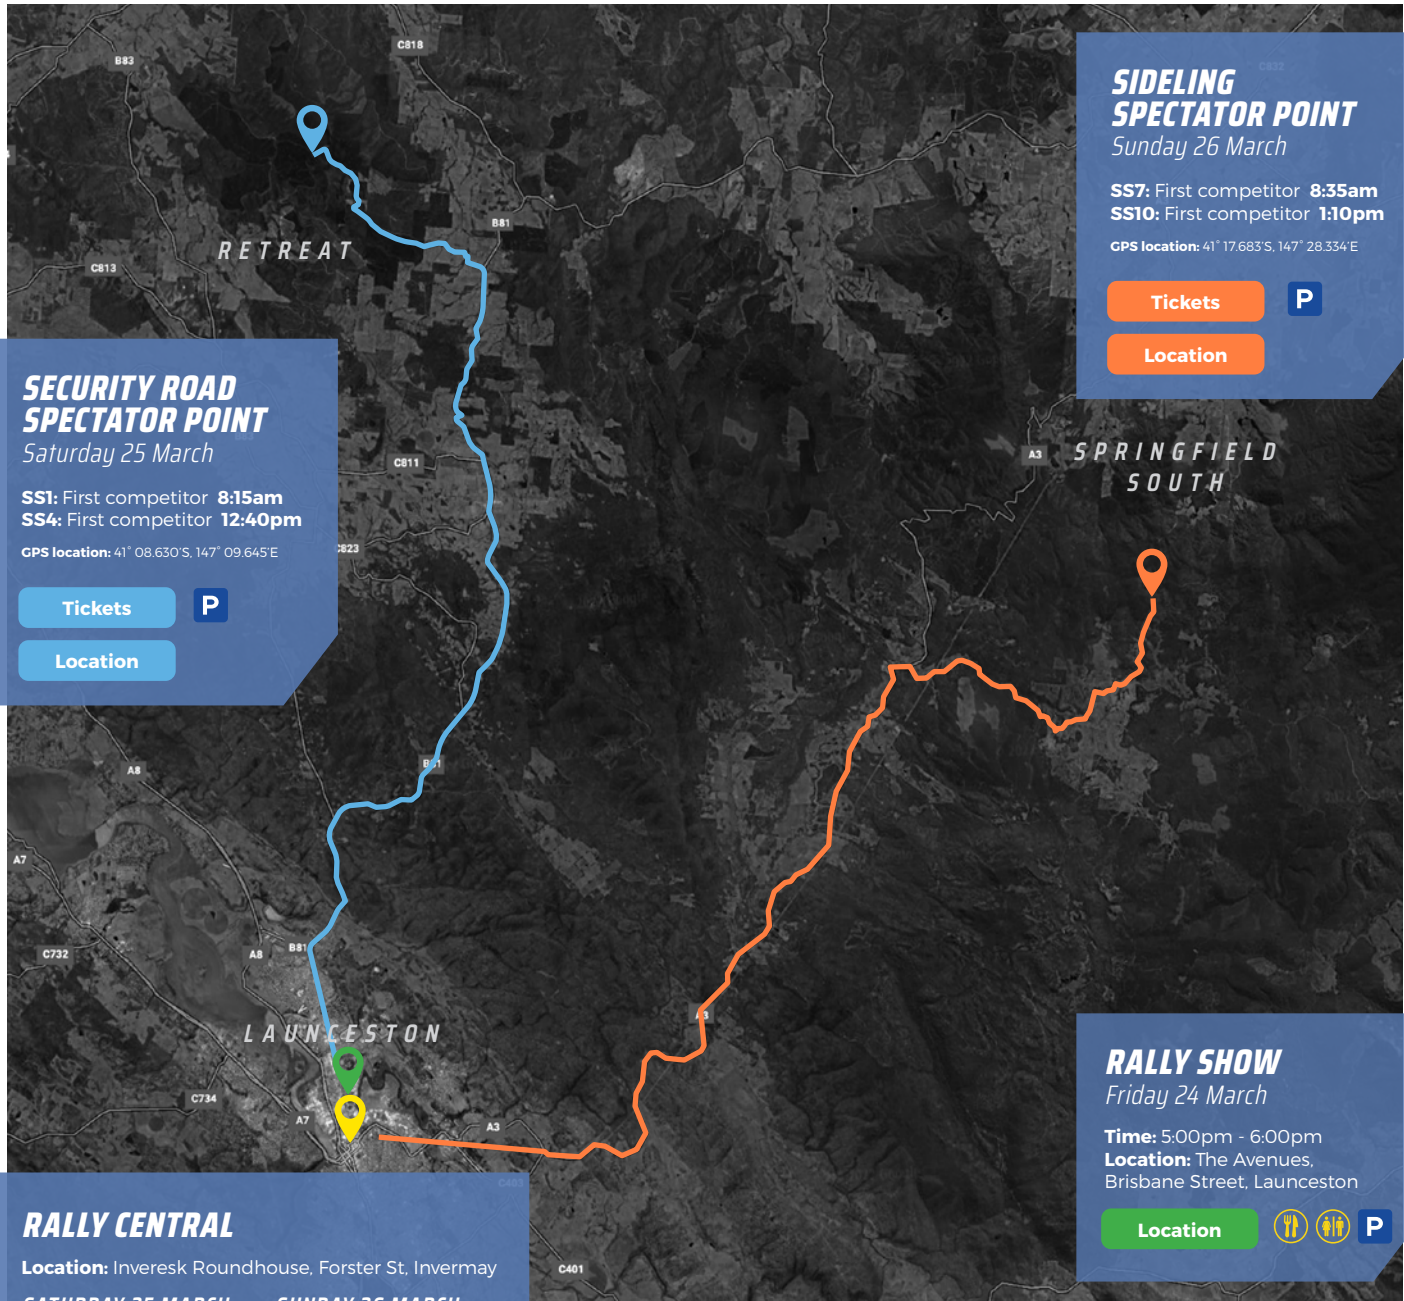

SPECTATOR INSTRUCTIONS

BUCKBY ŠKODA RALLY LAUNCESTON
24-26 MARCH 2023

RALLY LAUNCESTON

buckbymotors

OVERVIEW MAP

Motorsport is Dangerous
Risk warning, disclaimer and idemnity
Motorsport Activities are inherently dangerous recreational activities and there is significant risk of injury, disability or death.
If you do not wish to be exposed to such risks, then you should not participate in the Motorsport Activities.

No Ticket, No Entry
Buckby ŠKODA Rally Launceston spectating is a free, ticketed event. Click the ticket box on each Spectator Point to register to attend.
All event attendees (including children) to the Spectator Points must have a ticket.
Tickets are not required for the Rally Show.

TASMANIAN