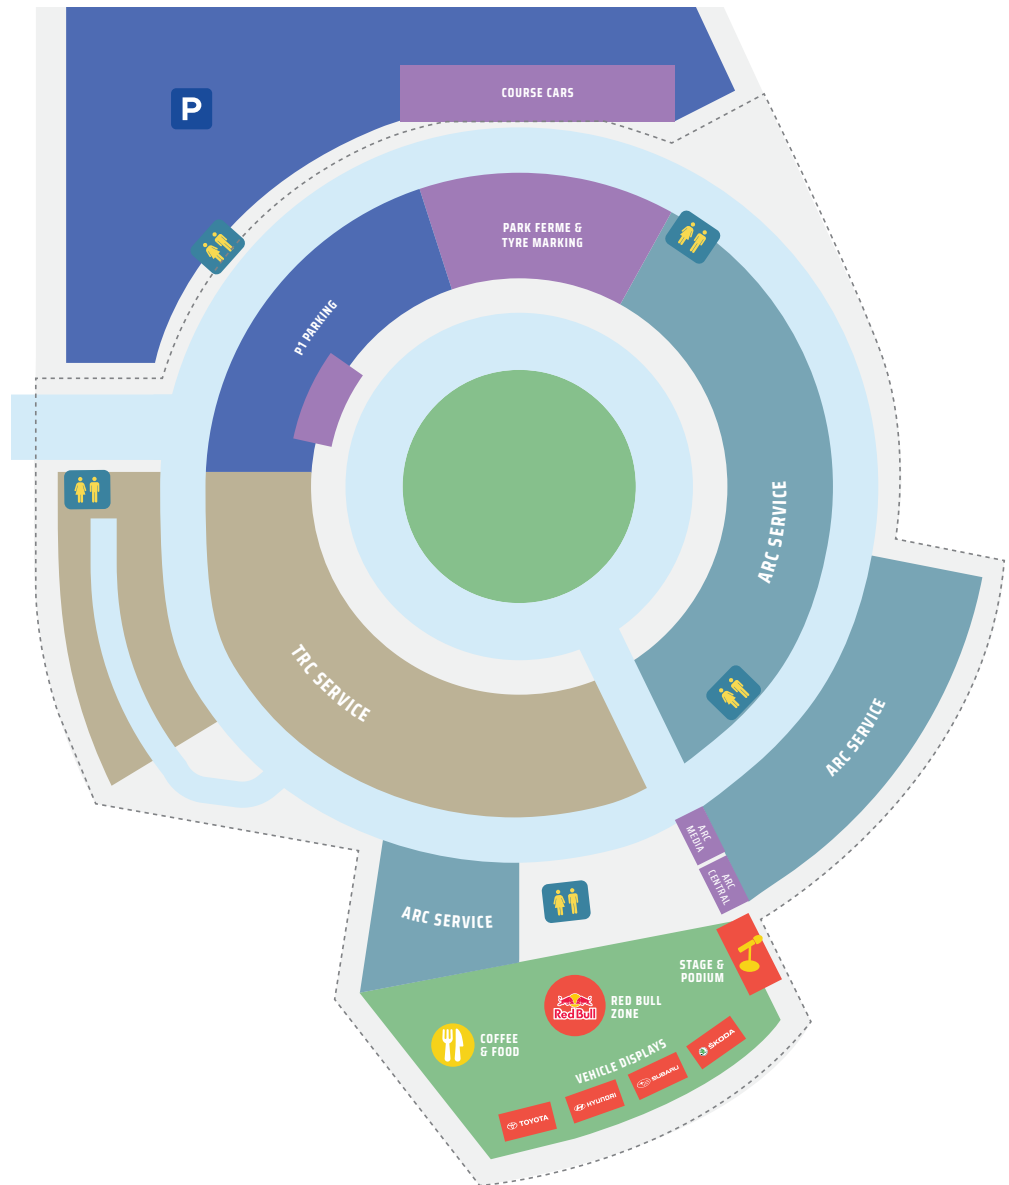

From 7:00 am

Face painting:

From 11:00 am

Service D: 11:15 am

EROAD Power Stage live:

3:30 pm

Podium presentation:

5:30 pm

TICKETS NOT REQUIRED FOR RALLY CENTRAL

- | | | | |
|--|----------------|--|-------------------|
| | STAGE & PODIUM | | ARC SERVICE AREA |
| | COFFEE & FOOD | | TRC SERVICE AREA |
| | TOILETS | | POINT OF INTEREST |
| | PARKING | | ARC TECH ZONES |

SPECTATOR POINTS

BUCKBY ŠKODA RALLY LAUNCESTON
24-26 MARCH 2023

SECURITY ROAD SPECTATOR POINT SATURDAY 25 MARCH

TIMING

SS1: First competitor **8:15am**
SS4: First competitor **12:40pm**

GPS location: 41° 08.630'S, 147° 09.645'E

SPECTATOR POINTS

BUCKBY ŠKODA RALLY LAUNCESTON
24-26 MARCH 2023

SIDELING SPECTATOR POINT SUNDAY 26 MARCH

TIMING

SS7: First competitor **8:35am**
SS10: First competitor **1:10pm**

GPS location: 41° 17.683'S, 147° 28.334'E