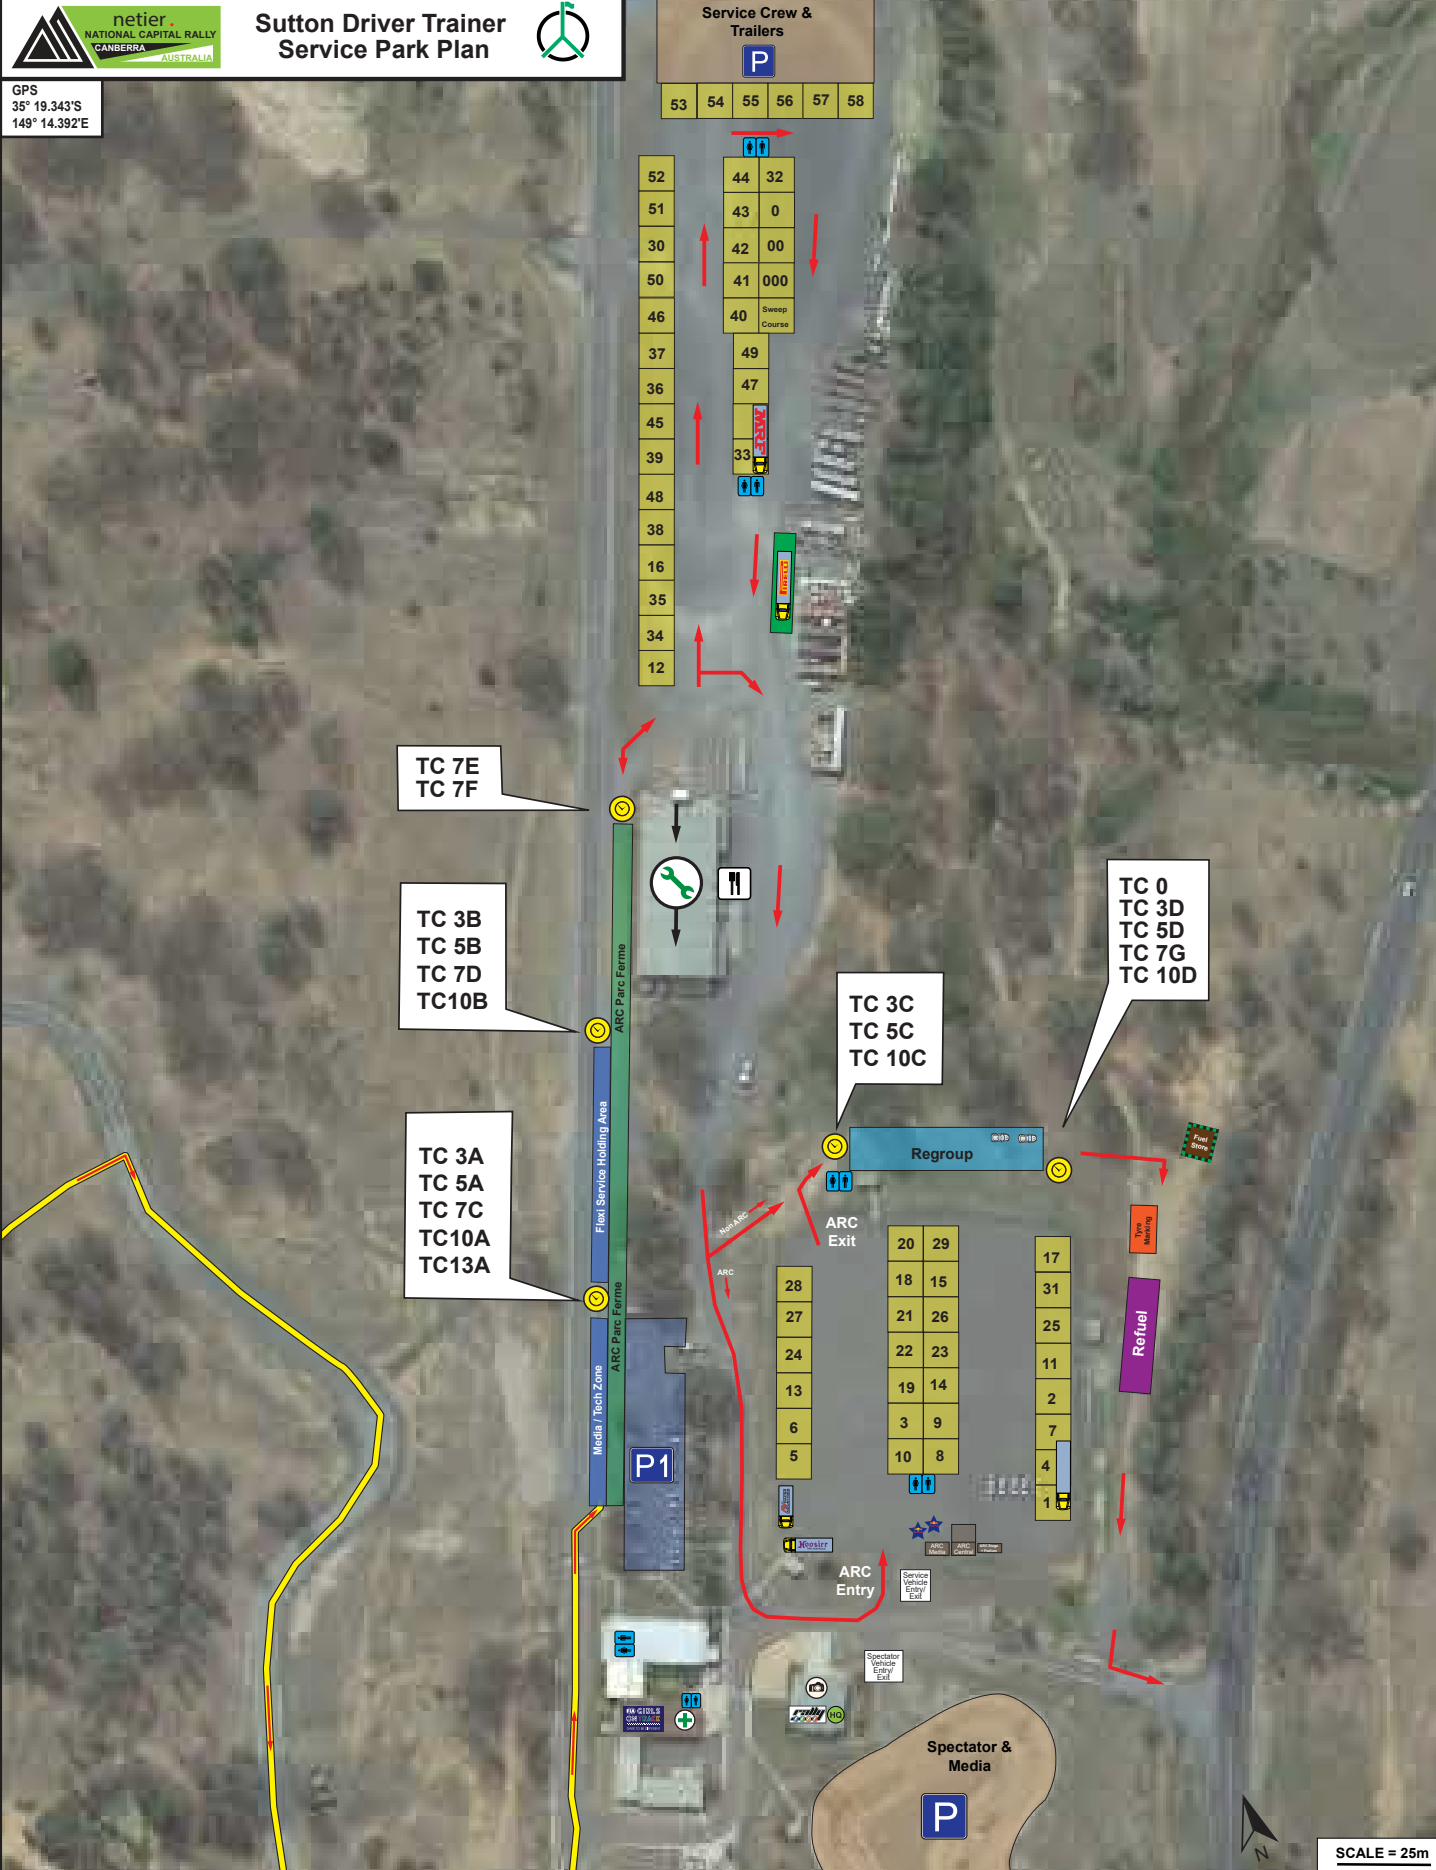

GPS
35° 19.343'S
149° 14.392'E

Service Crew & Trailers
P
53 54 55 56 57 58

TC 7E
TC 7F

TC 3B
TC 5B
TC 7D
TC10B

TC 3A
TC 5A
TC 7C
TC10A
TC13A

TC 3C
TC 5C
TC 10C

TC 0
TC 3D
TC 5D
TC 7G
TC 10D

Legend

- | | | | | | | | | | | | |
|----------------|--|-------------------------|--|------------|--|------------------|--|---------------|--|--------------|--|
| Time Controls | | Media Zone / Flexi Zone | | Refueling | | Travel Direction | | Parking | | Food/Coffee | |
| Service Bays | | Regroup | | Fuel Store | | Road Closures | | Toilets | | Media Centre | |
| Tyre Companies | | Tyre Marking | | Parc Ferme | | First Aid | | Scrutineering | | Remote HQ | |

SCALE = 25m