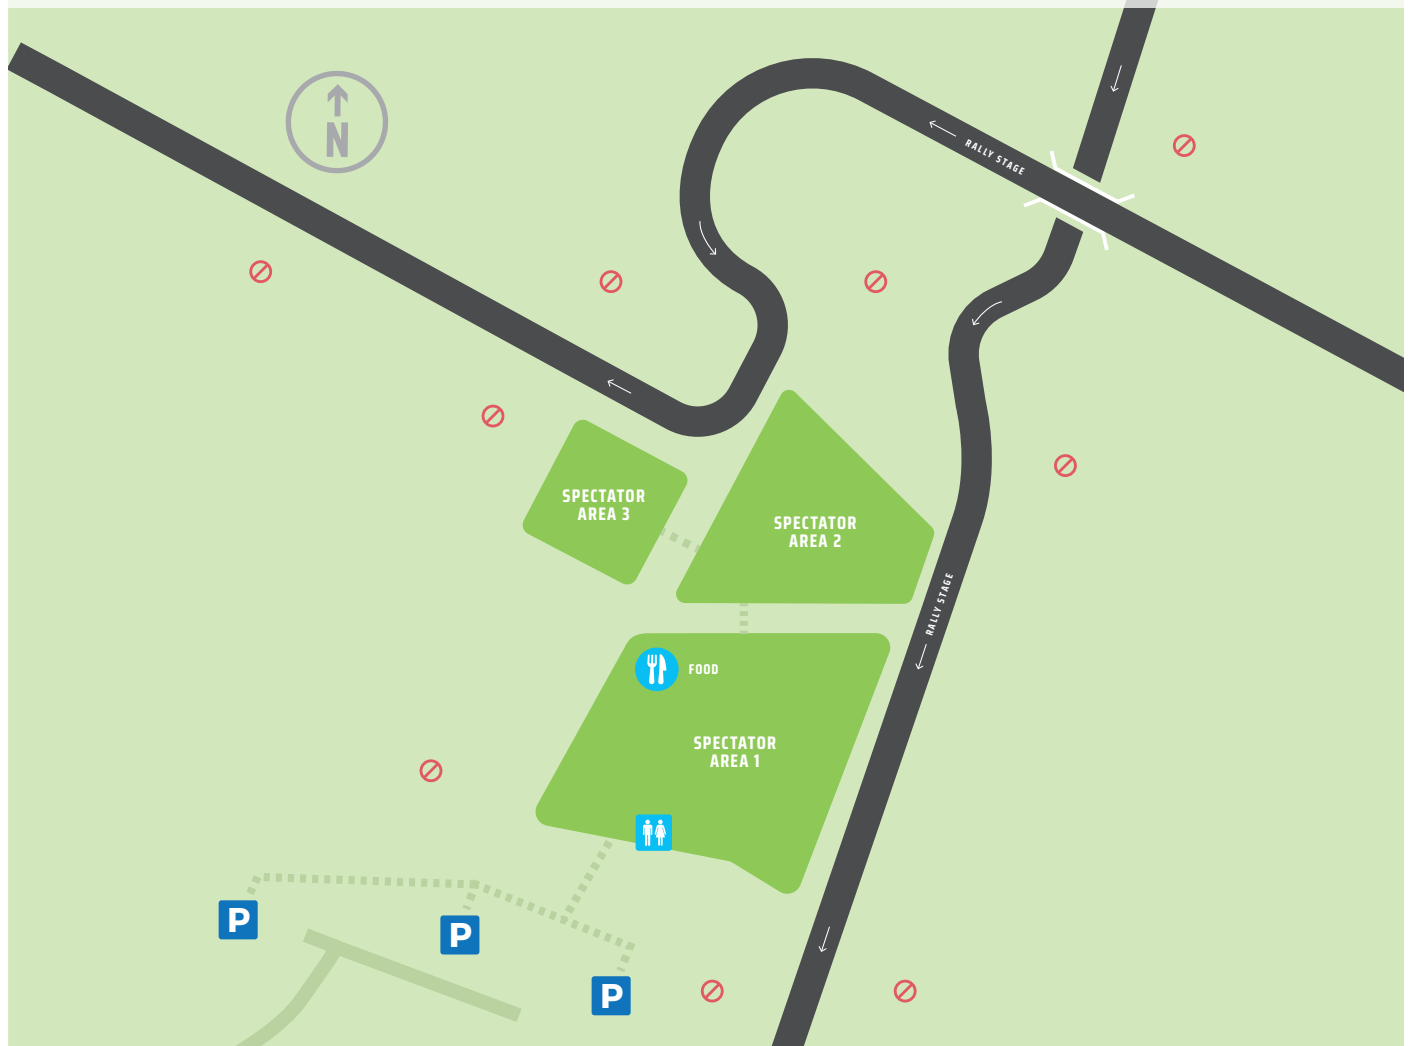

Enter from Gate 4 on Stirling Avenue (near McDonalds) or from Flemington Road at Gate 1 near the stables (go past the main entry towards Mitchell)

[Google Maps location](#)

TIMING

Saturday

Service 1 **11:00am**
End of day service **3:45pm**

RALLY UPDATES
BROUGHT TO YOU BY

RALLY VOLUNTEERS
PROUDLY SUPPORTED BY

TIMING

Long Jack 1	8.50am
Charcoal 1	9.05am
Long Jack 2	1.00pm
Charcoal 2	12.45pm

GPS location: 35° 17.673'S 149° 17.020'E

[Google Maps directions](#)

PARKING

Parking available on the side of the road leading to the site.

Please be courteous and do not block other vehicles when parking.

Do not park in local resident's driveways.

- RALLY STAGE
- SPECTATOR AREA
- SPECTATOR PATHWAY
- SPECTATOR PARKING
- NO-GO AREA
- FOOD AND DRINKS
- TOILETS